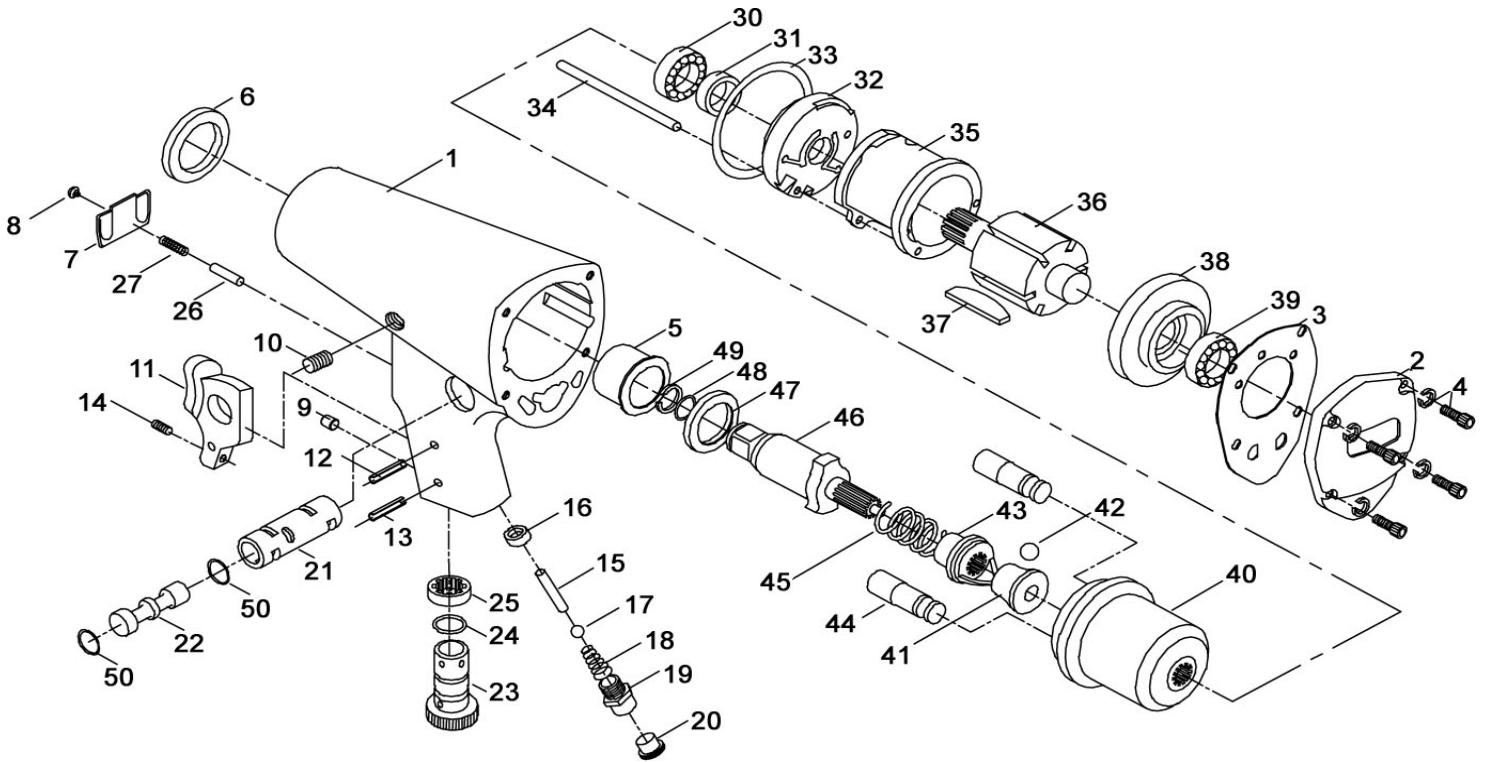

Modelo 137

LLAVE IMPACTO PISTOLA 3/8"

PARTS LIST

No.	Parts No.	Description	Q'ty
1	5531B-01	Motor Housing	1
2	5531B-02	Rear Cover	1
3	5531B-03	Rear Gasket	1
4	5531B-04	Screw	4
5	5531B-05	Anvil Bushing	1
6	5531B-06	Oil Seal	1
7	5531B-07	Cover	1
8	5531B-08	Screw	1
9	5531B-09	Plug	1
10	5531B-10	Screw	1
11	5531B-11	Trigger	1
12	5531B-12	Trigger Pin	1
13	5531B-13	Pin	1
14	5531B-14	Screw	1
15	5531B-15	Throttle Pin	1
16	5531B-16	Bushing	1
17	5531B-17	Steel Ball	1
18	5531B-18	Spring	1
19	5531B-19	Hose Fitting (NPT-18T)	1
19-1	5531B-19-1	Hose Fitting (PT-19T) (Opt.)	1
20	5531B-20	Dust Cover	1
21	5531B-21	Vale Sleeve	1
22	5531B-22	Reverse Valve	1
23	5531B-23	Air Regulator	1
24	5531B-24	O-Ring	1

No.	Parts No.	Description	Q'ty
25	5531B-25	Locating Ring	1
26	5531B-26	Pin	1
27	5531B-27	Spring	1
30	5531B-30	Bearing	1
31	5531B-31	Oil Seal	1
32	5531B-32	Front End Plate	1
33	5531B-33	O-Ring	1
34	5531B-34	Cylinder Pin	1
35	5531B-35	Cylinder	1
36	5531B-36	Rotor	1
37	5531B-37	Rotor Blade	6
38	5531B-38	Rear End Plate	1
39	5531B-39	Bearing	1
40	5531B-40	Hammer Cage	1
41	5531B-41	Drive Cam Bsaе	1
42	5531B-42	Ball	1
43	5531B-43	Drive Cam	1
44	5531B-44	Hammer Bar	2
45	5531B-45	Spring	1
46	5531B-46	Anvil	1
47	5531B-47	Washer	1
48	5531B-48	O-Ring	1
49	5531B-49	Anvil Cover	1
50	5531B-50	O-Ring	2